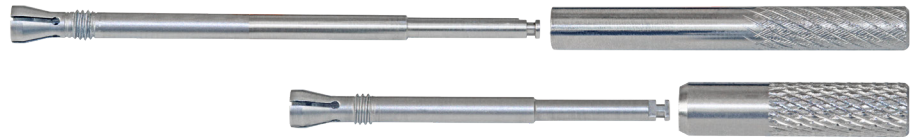

# THE **aarhus** 2011 SYSTEM™

**Extended length blades and sleeves** for easier screw placement in the palate and posterior buccal regions

**40% LONGER**

Standard

Extended length

Standard

Extended length

Slide on hooks for  
bracket head screws