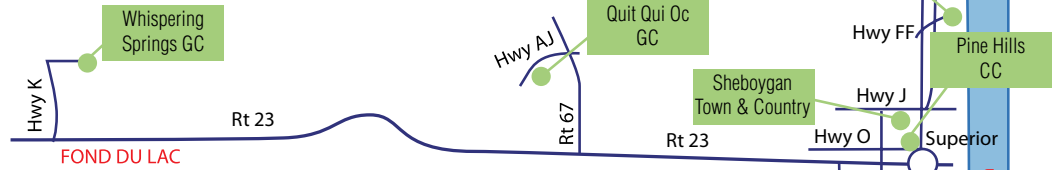

# Local Golf Courses

**LOCATION OF AREA GOLF COURSES**  
Call Course for Directions

Autumn Ridge (Valders)	866-673-2445
Black Wolf Run (Kohler)	800-344-2838
CC of Wisconsin (Grafton)	920-375-2444
Pine Hills (Sheboygan)	920-458-3533
Quit Qui Oc (Elkhart Lake)	920-876-2833
Riverdale (Sheboygan)	920-458-2561
The Bog (Saukville)	262-284-7075
The Bull (Sheboygan)	920-467-1500
Town & Country (Sheboygan)	920-467-2509
Whispering Springs (Fond du Lac)	920-921-8053
Whistling Straits (Sheboygan)	800-618-5535