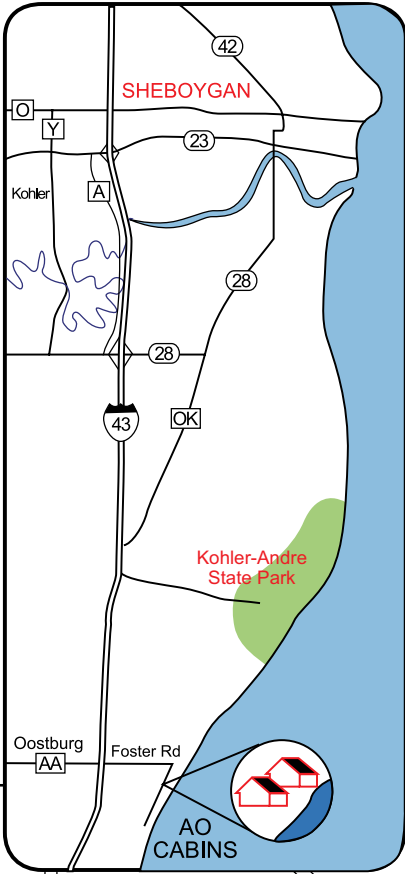

# Local Golf Courses

**LOCATION OF AREA GOLF COURSES**  
Call Course for Directions

Autumn Ridge (Valders)	866-673-2445
Black Wolf Run (Kohler)	800-344-2838
CC of Wisconsin (Grafton)	920-375-2444
Pine Hills (Sheboygan)	920-458-3533
Quit Qui Oc (Elkhart Lake)	920-876-2833
Riverdale (Sheboygan)	920-458-2561
The Bog (Saukville)	262-284-7075
The Bull (Sheboygan)	920-467-1500
Town & Country (Sheboygan)	920-467-2509
Whispering Springs (Fond du Lac)	920-921-8053
Whistling Straits (Sheboygan)	800-618-5535